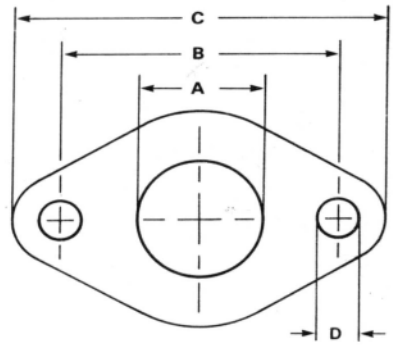

## Circulator Flange Dimensions

Individual flanges								
Armstrong		Bell & Gossett		Dimensions				Diagram
Cast iron	Bronze	Cast iron	Bronze	A	B	C	D	
104300-011	104300-041	P03300	P06660	1 1/4"	3 7/16"	4 3/4"	1/2"	1
104301-011	104301-041	P03410	P06690	1 1/2"	3 7/16"	4 3/4"	1/2"	1
105188-011	105188-041	F74000	F74800	3"	5 1/16"	6"	9/16"	2
105189-011	105189-041	P03560	P06750	2 1/2"	5 1/16"	6"	9/16"	2
105210-011	105210-041	---	---	2"	3 3/4"	4 7/8"	9/16"	2
106073-011	106073-041	P01500	P06620	1"	3 7/16"	4 3/4"	1/2"	1
106074-011	106074-041	---	---	2"	3 5/32"	5 1/8"	5/8"	2
116009-011	116009-041	P03430	P03450	1 1/2"	3 5/32"	4 1/4"	1/2"	1
116011-011	116011-041	P03250	P06640	1 1/4"	3 5/32"	4 1/4"	1/2"	1
116012-011	116012-041	P01510	---	1"	3 5/32"	4 1/4"	1/2"	1
116013-011	116013-041	P00740	---	3/4"	3 5/32"	4 1/4"	1/2"	1
133615-010	106466-041	A24600	---	3"	6"	7 1/2"	3/4"	2

Diagram 1

Diagram 2