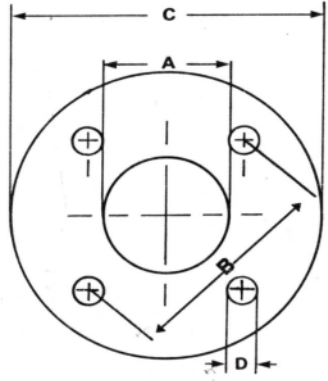

## Circulator Flange Dimensions

Individual flanges								
Armstrong		Bell & Gossett		Dimensions				Diagram
Cast iron	Bronze	Cast iron	Bronze	A	B	C	D	
104300-011	104300-041	P03300	P06660	1 1/4"	3 7/16"	4 3/4"	1/2"	1
104301-011	104301-041	P03410	P06690	1 1/2"	3 7/16"	4 3/4"	1/2"	1
105188-011	105188-041	F74000	F74800	3"	5 1/16"	6"	9/16"	2
105189-011	105189-041	P03560	P06750	2 1/2"	5 1/16"	6"	9/16"	2
105210-011	105210-041	---	---	2"	3 3/4"	4 7/8"	9/16"	2
106073-011	106073-041	P01500	P06620	1"	3 7/16"	4 3/4"	1/2"	1
106074-011	106074-041	---	---	2"	3 5/32"	5 1/8"	5/8"	2
116009-011	116009-041	P03430	P03450	1 1/2"	3 5/32"	4 1/4"	1/2"	1
116011-011	116011-041	P03250	P06640	1 1/4"	3 5/32"	4 1/4"	1/2"	1
116012-011	116012-041	P01510	---	1"	3 5/32"	4 1/4"	1/2"	1
116013-011	116013-041	P00740	---	3/4"	3 5/32"	4 1/4"	1/2"	1
133615-010	106466-041	A24600	---	3"	6"	7 1/2"	3/4"	2

Diagram 1

Diagram 2